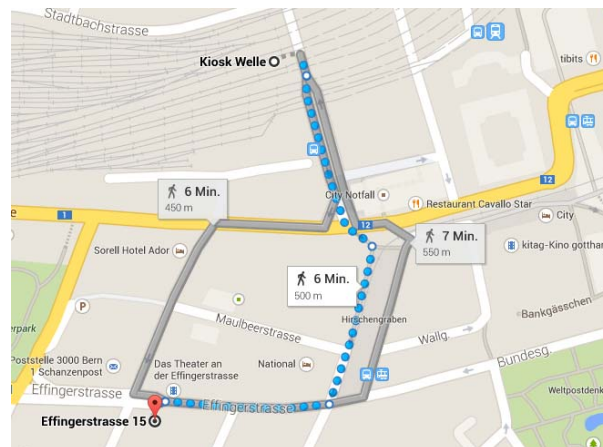

swissuniversities

swissuniversities
Effingerstrasse 15, P.O. Box
3000 Bern 1
www.swissuniversities.ch

General plan of location

By train:

From the train track take the escalator upstairs to the „Welle“. Then walk down the main street southwards along the Hirschengraben.

Walking distance: 500 meters / about 6 minutes

By car:

There are parking spaces available in the underground parking garage „Parking City West“ (<http://www.parking-bern.ch>) across from the General Secretariat.